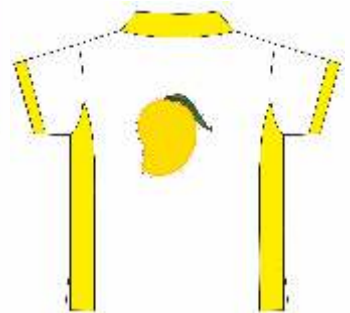

P.T. UNIFORM CODE FOR CLASSES JR.KG & SR.KG

BOYS