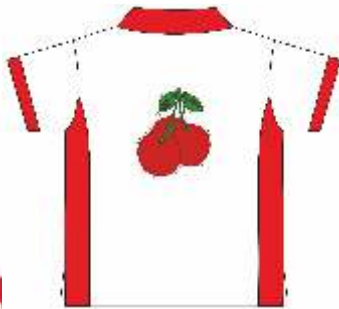

P.T. UNIFORM CODE FOR CLASSES JR.KG & SR.KG

BOYS