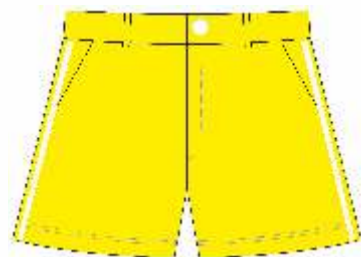

Uniform Code for Classes V to XII

Boys

PT Uniform

1. PT Uniform as per the house allotted.
2. White shoes.
3. White socks.

Girls

Regular Uniform

1. White shirt with knee-length navy blue pinafores.
2. Red and yellow striped necktie.
3. Red ribbons.
4. School belt.
5. Navy blue socks.
6. Black shoes.

Girls

PT Uniform

1. PT uniform as per the house allotted.
2. White shoes.
3. White socks.
4. Ribbons as per the house allotted.

P.T. UNIFORM CODE FOR CLASSES JR.KG & SR.KG

BOYS

P.T. UNIFORM CODE FOR CLASSES JR.KG & SR.KG