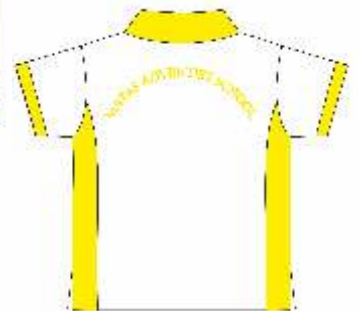

P.T. UNIFORM CODE FOR CLASSES I TO XII

BOYS