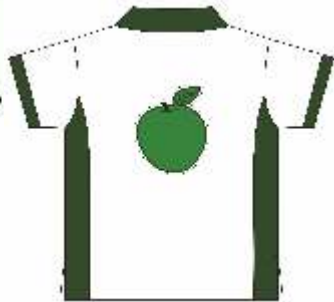

Uniform Code for Classes V to XII

Boys

PT Uniform

1. PT Uniform as per the house allotted.
2. White shoes.
3. White socks.

Girls

Regular Uniform

1. White shirt with knee-length navy blue pinafores.
2. Red and yellow striped necktie.
3. Red ribbons.
4. School belt.
5. Navy blue socks.
6. Black shoes.

Girls

PT Uniform

1. PT uniform as per the house allotted.
2. White shoes.
3. White socks.
4. Ribbons as per the house allotted.

P.T. UNIFORM CODE FOR CLASSES JR.KG & SR.KG

BOYS

P.T. UNIFORM CODE FOR CLASSES JR.KG & SR.KG