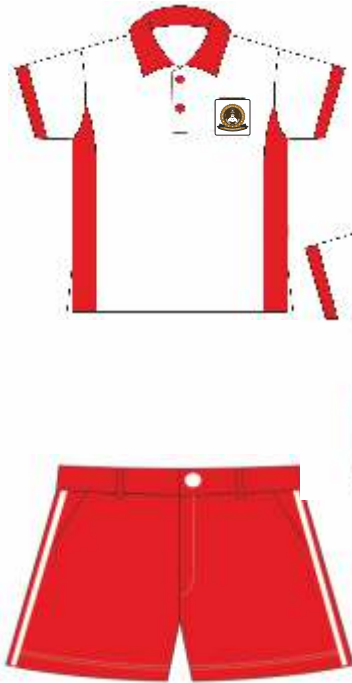

Uniform Code for Classes V to XII

Boys

PT Uniform

1. PT Uniform as per the house allotted.
2. White shoes.
3. White socks.

Girls

Regular Uniform

1. White shirt with knee-length navy blue pinafores.
2. Red and yellow striped necktie.
3. Red ribbons.
4. School belt.
5. Navy blue socks.
6. Black shoes.

Girls

PT Uniform

1. PT uniform as per the house allotted.
2. White shoes.
3. White socks.
4. Ribbons as per the house allotted.

P.T. UNIFORM CODE FOR CLASSES JR.KG & SR.KG

BOYS

P.T. UNIFORM CODE FOR CLASSES JR.KG & SR.KG